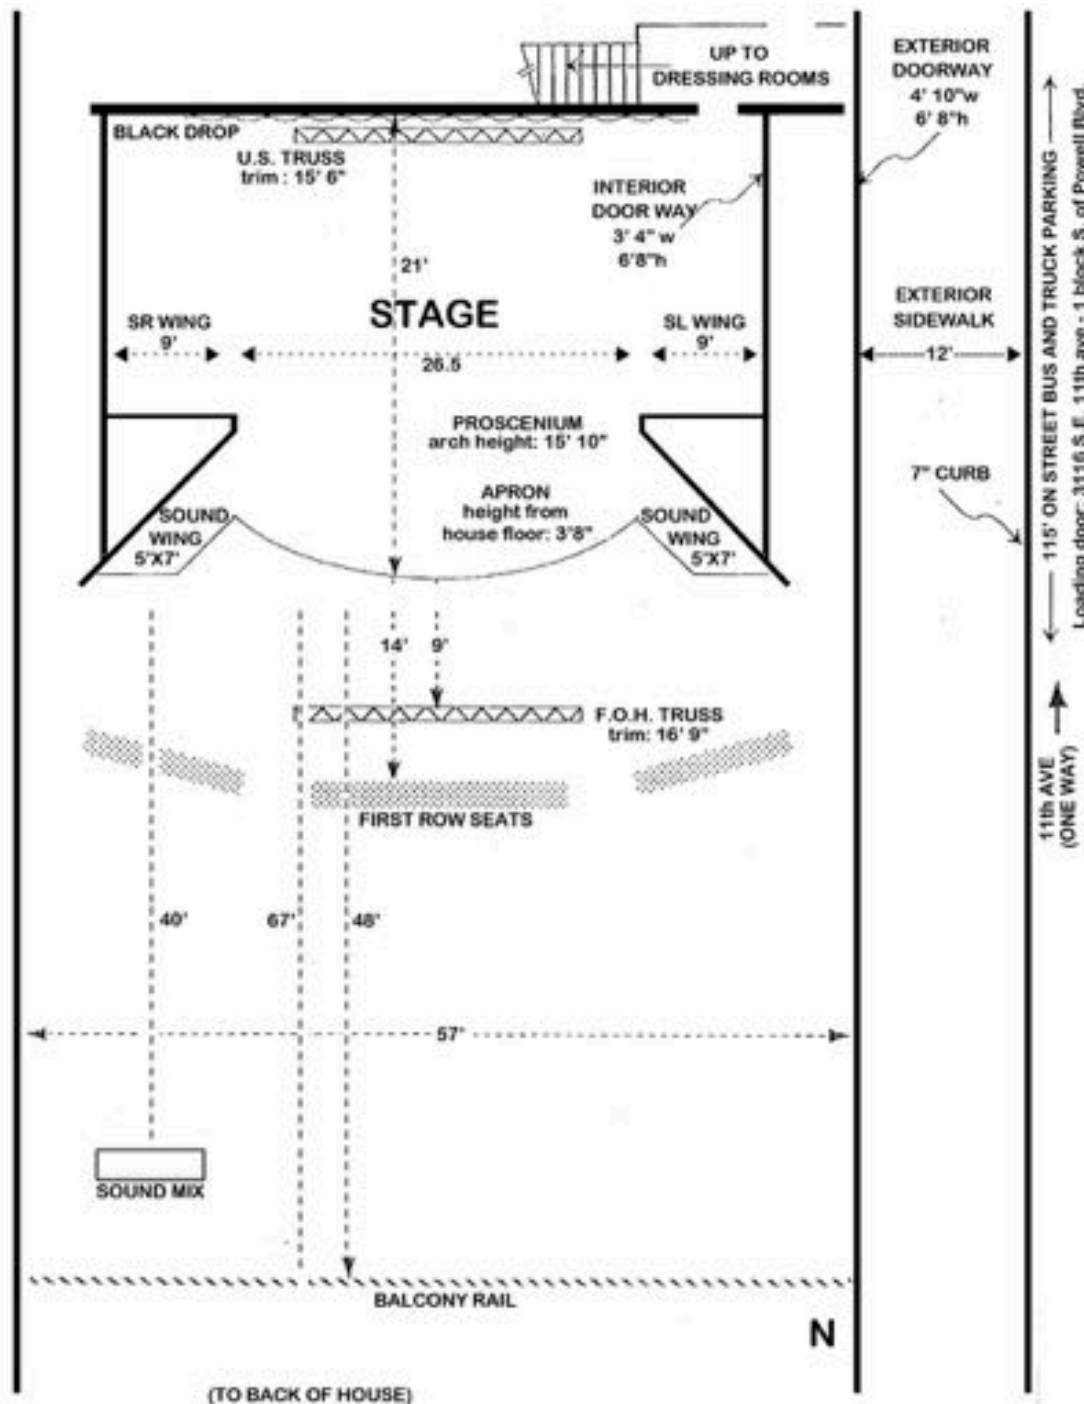

ALADDIN THEATER STAGE SPECIFICATIONS & LAYOUT

3116 SE 11TH AVE
PORTLAND, OR 97202